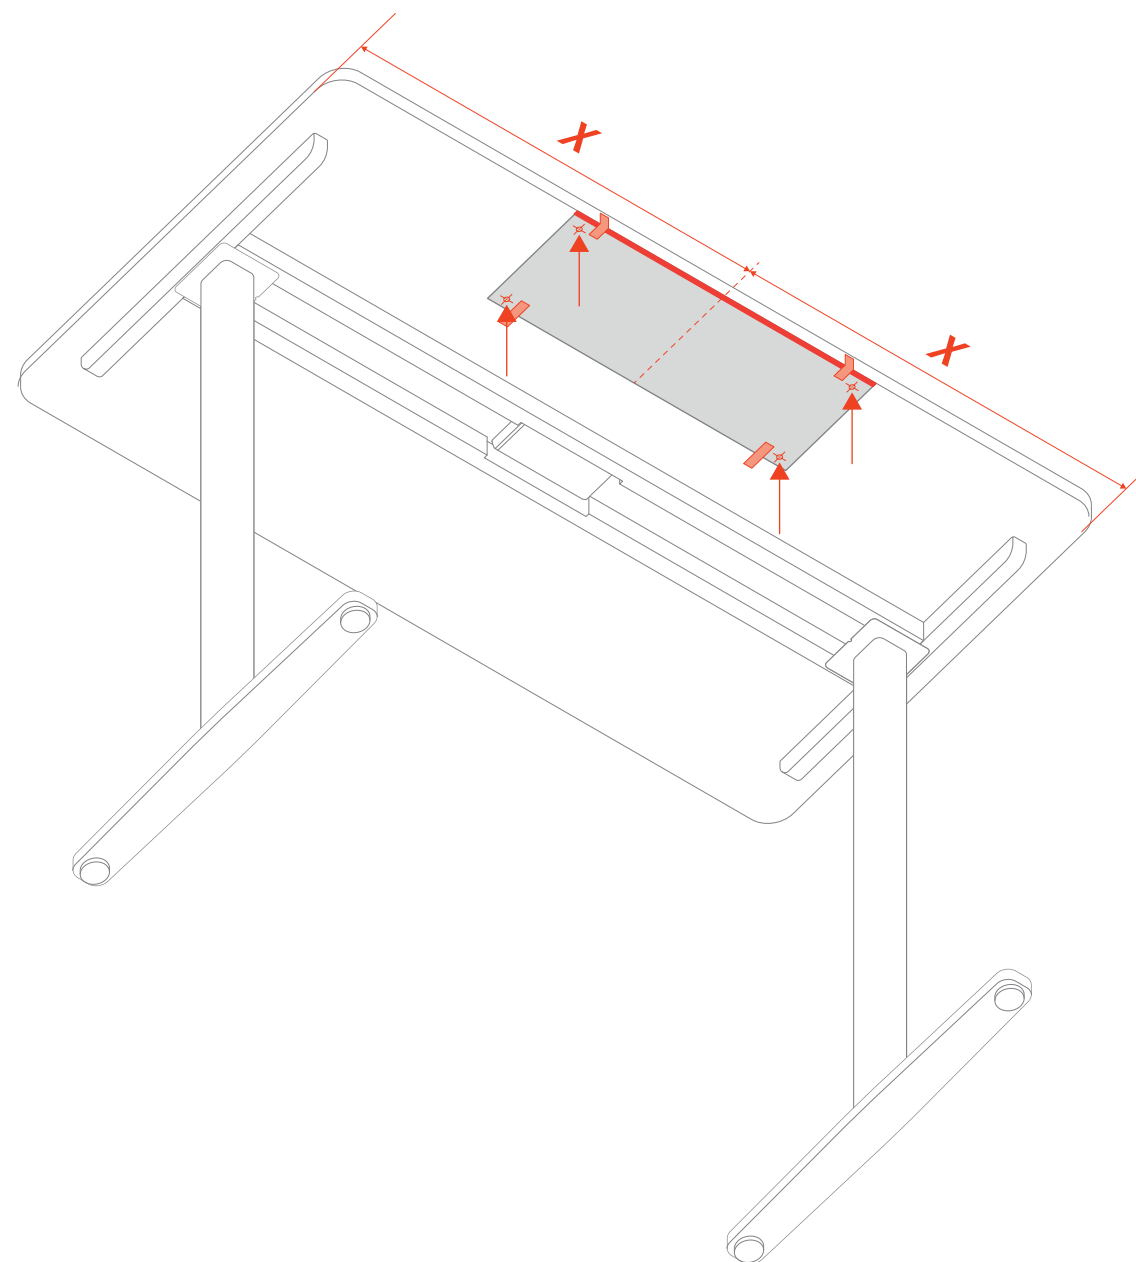

22 mm

500 mm

178 mm

1:1

Yaasa Cable Management Mounting Guide

Yaasa Desk Pro
Yaasa Desk Frame
any other desk

ø 3mm